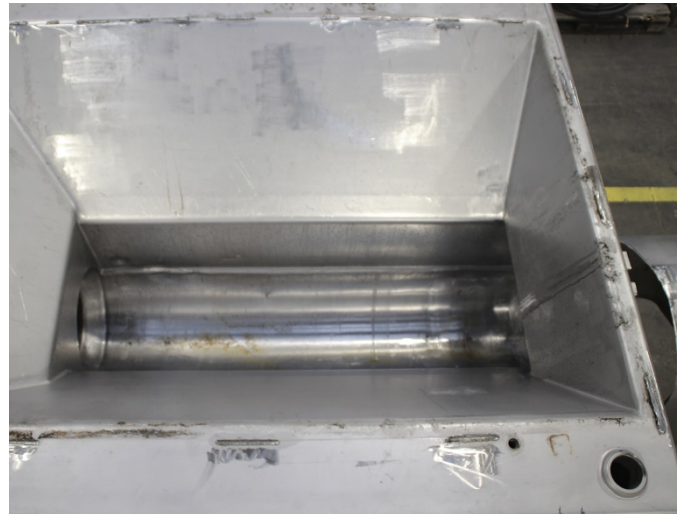

Koncept Tech

Used Food Machinery Company

Wolfking® Grinder C. 400-S/HD-110 kW

Type:	Wolfking® Grinder C. 400 incl. electrical panel.
Warranty:	One year (12 months) or 1800 hours of manufacturing whatever comes first on the entire machine except spare- and wear parts.
Note:	The grinder will be refurbished upon ordering. Fully functional including worm, lining, knife housing knife set etc. Refurbished David Brown gearbox and mild steel worm.
Time of delivery:	On stock for refurbishment upon ordering.
Serial number:	
Year of construction:	
Motor:	110 kW
Power:	
Dimensions:	
Spare- and wear parts:	Koncept Tech guarantee that we can supply you all needed spare- and wear parts for this machine for the next 10-15 years.
Standard of the machine:	<input checked="" type="checkbox"/> Refurbished